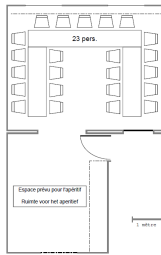

FIRST FLOOR PRIVATE DINING ROOM

Oval table : max. 16 persons

Table in U-shape : max. 23 persons

2 tables : max. 24 persons

5 separate tables :
max. 34 persons