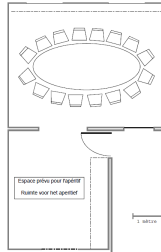

FIRST FLOOR PRIVATE DINING ROOM

Oval table : max. 16 persons

Table in U-shape : max. 23 persons

2 tables : max. 24 persons

5 separate tables :
max. 34 persons