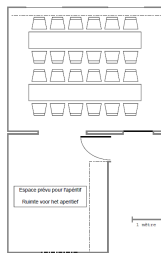

FIRST FLOOR PRIVATE DINING ROOM

Oval table : max. 16 persons

Table in U-shape : max. 23 persons

2 tables : max. 24 persons

5 separate tables :
max. 34 persons