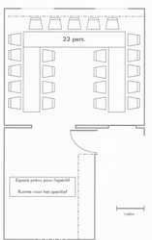

Private room at the first floor :

Oval table : max. 16 persons

Table in U shape : max. 23 person

2 tables : max. 24 persons

5 separate tables :
 max. 34 persons