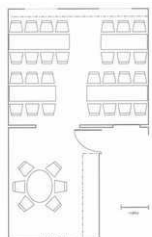

Private room at the first floor :

Oval table : max. 16 persons

Table in U shape : max. 23 person

2 tables : max. 24 persons

5 separate tables :
 max. 34 persons