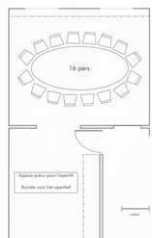

Private room at the first floor :

Oval table : max. 16 persons

Table in U shape : max. 23 person

2 tables : max. 24 persons

5 separate tables :
 max. 34 persons