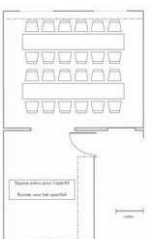

Private room at the first floor :

Oval table : max. 16 persons

Table in U shape : max. 23 person

2 tables : max. 24 persons

5 separate tables :
 max. 34 persons