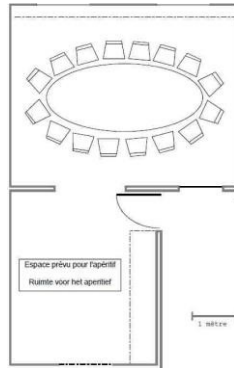

COMME CHEZ SOI

BRUSSELS

THE FIRST FLOOR DINING ROOM

OVALE TABLE

Max. 16 persons

TABLE IN U-SHAPE

Max. 23 persons

TWO TABLES

Max. 24 persons

CINQ SEPERATED TABLES

Max. 34 persons