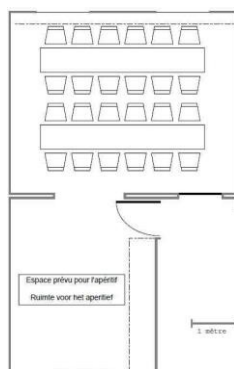

COMME CHEZ SOI

BRUSSELS

THE FIRST FLOOR DINING ROOM

OVALE TABLE

Max. 16 persons

TABLE IN U-SHAPE

Max. 23 persons

TWO TABLES

Max. 24 persons

CINQ SEPERATED TABLES

Max. 34 persons