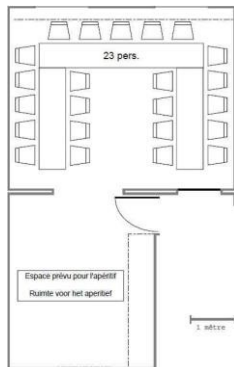

COMME CHEZ SOI

BRUSSELS

THE FIRST FLOOR DINING ROOM

OVALE TABLE

Max. 16 persons

TABLE IN U-SHAPE

Max. 23 persons

TWO TABLES

Max. 24 persons

CINQ SEPERATED TABLES

Max. 34 persons